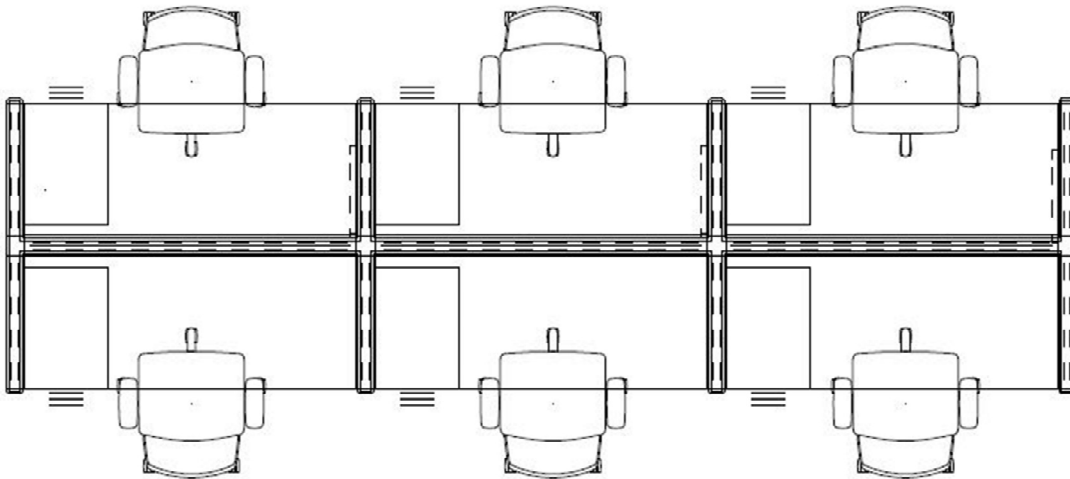

# TYPICAL E

CALL CENTER

5X5.5 – 6-PACK