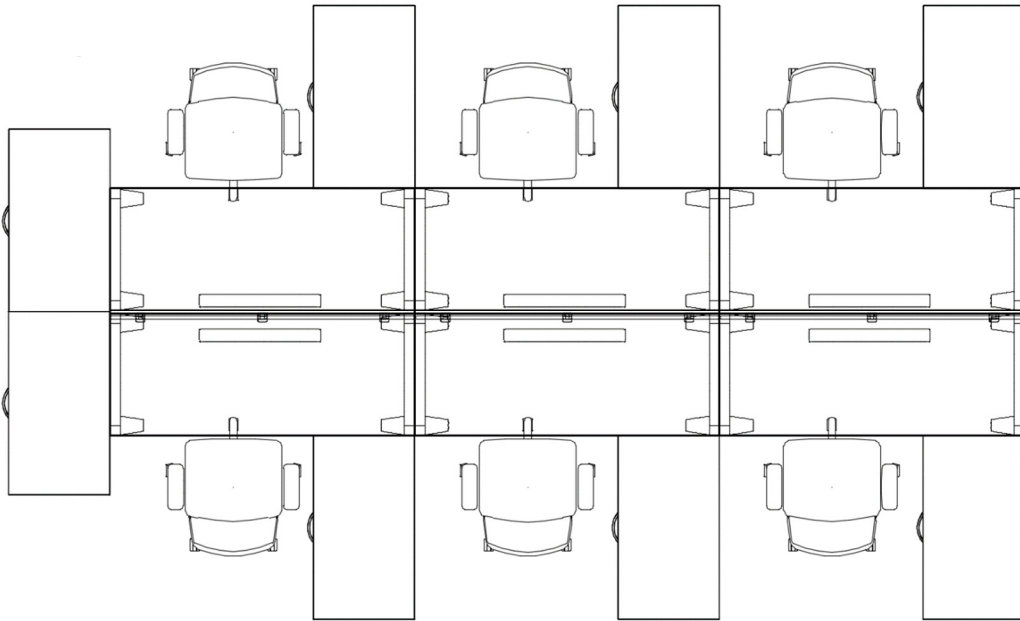

TYPICAL F

BENCHING WITH SCREENS

5X5.5 – 6-PACK

FINISHES SHOWN:

FABRIC
SCREEN

FABRIC
CUSHION

PAINT
LIGHT GREY

DESK LEG
MEDIUM TONE