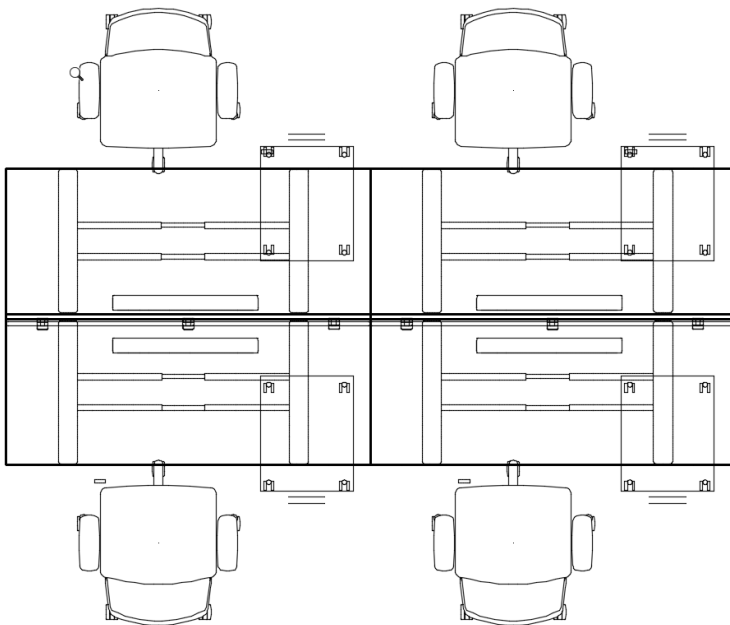

# TYPICAL G

BENCHING – HEIGHT ADJUSTABLE

WITH ATTACHED SCREENS

5X5.5 – 4-PACK

FINISHES SHOWN:

SCREEN FABRIC  
TANGRAM DENIM

FABRIC  
CUSHION

PAINT  
LIGHT GREY