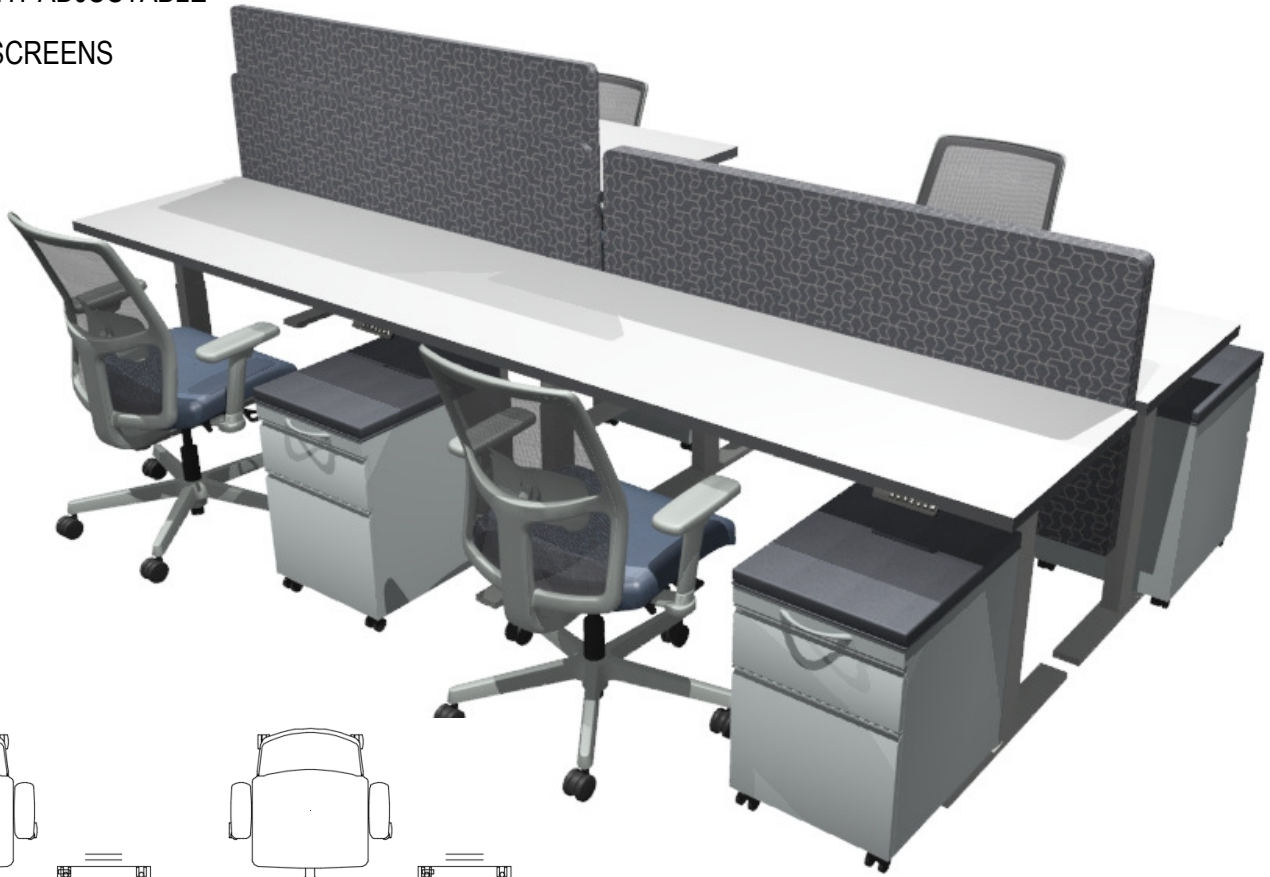

# TYPICAL G

BENCHING – HEIGHT ADJUSTABLE

WITH ATTACHED SCREENS

5X5.5 – 4-PACK

FINISHES SHOWN:

SCREEN FABRIC  
TANGRAM DENIM

FABRIC  
CUSHION

PAINT  
LIGHT GREY

HEIGHT ADJUSTABLE LEG  
SILVER

LAMINATE  
DESIGNER WHITE

*Let's Get to Work.*

Grand Rapids | Detroit | Lansing | Jackson | Chicago | Indianapolis  
[KentwoodOffice.com](http://KentwoodOffice.com) | 1.877.698.6250