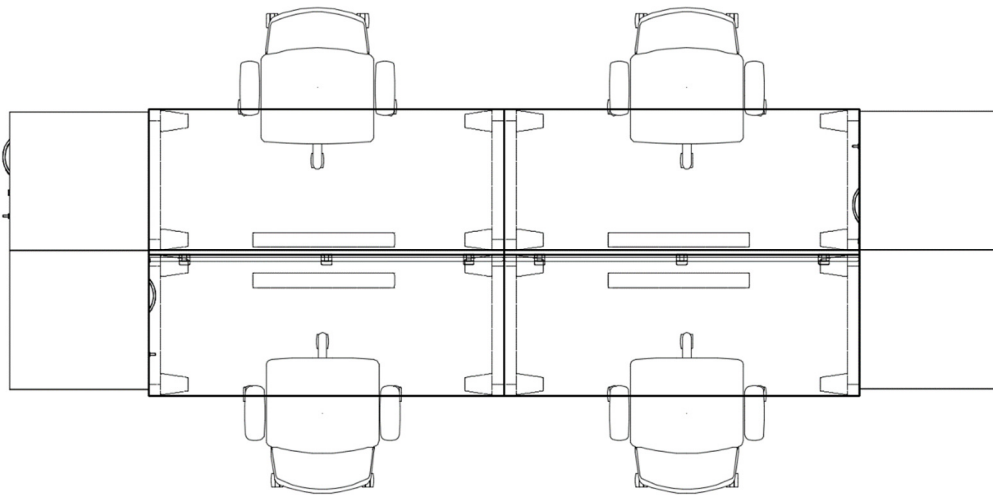

TYPICAL H

BENCHING WITH SCREENS

7X5.5 – 4-PACK

FINISHES SHOWN:

SCREEN FABRIC
TABGRAM DENUIM

PAINT
BRILLIANT WHITE

DESK LEG
BRILLIANT WHITE

LAMINATE
DESIGNER WHITE