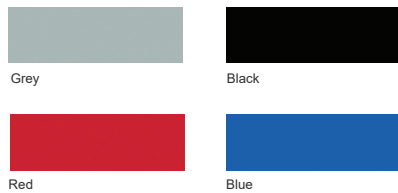

**MOBILE
MARKERBOARD**

SAIL

Features

- Dual-purpose, mobile design
 - Markerboard
 - Privacy screen
- Vertical or horizontal functionality
- Two-sided writing surface
- Dynamic color choices
- Optional chalkboard surface (upcharge)

Edgeband / Wheel Color Options

Vertical
27 x 36 x 55

Horizontal
27 x 55 x 36

Markerboard Color Options

* Upcharge