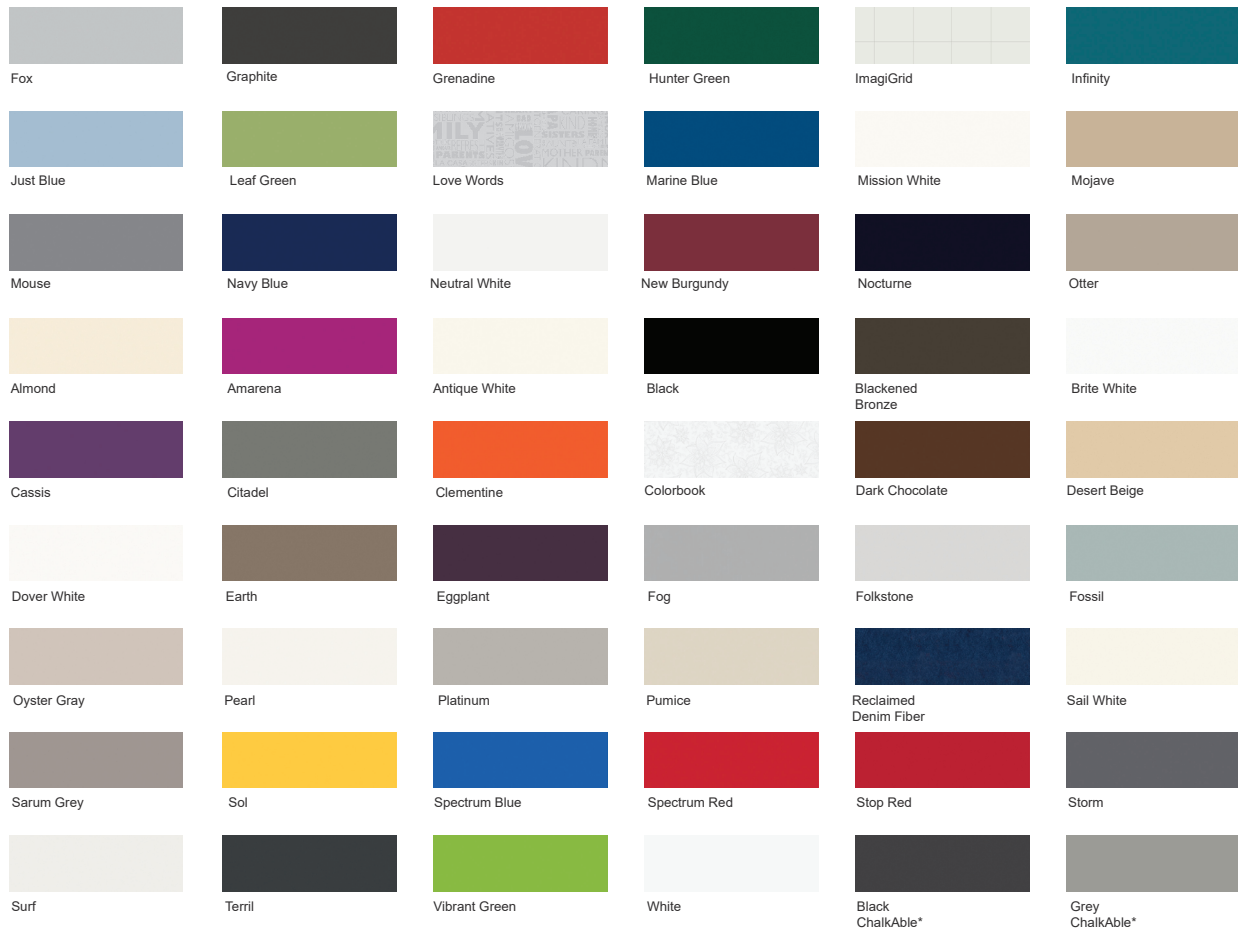

SAIL

The mobile design of the Sail markerboard creates a flexible, collaborative solution facilitating brainstorming anywhere in the office. It doubles as a quick privacy partition for seating and workstation areas. A great way to add a pop of color into work environments. Let Sail help write your story.

**MOBILE
MARKERBOARD**

SAIL

Features

- Dual-purpose, mobile design
 - Markerboard
 - Privacy screen
- Vertical or horizontal functionality
- Two-sided writing surface
- Dynamic color choices
- Optional chalkboard surface (upcharge)

Edgeband / Wheel Color Options

Vertical
27 x 36 x 55

Horizontal
27 x 55 x 36

Markerboard Color Options

* Upcharge